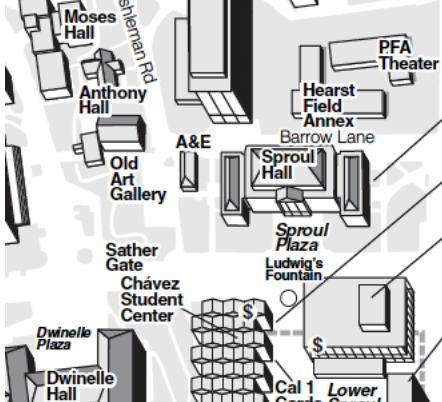

Unit 2 Wada Building 2650 Haste, Berkeley

8-hour
street
parking
is also
available,
on Haste
and
Dwight

To:
Clark Kerr Campus
2601 Warring Street
Residence
Halls
Conference
Services
Golden Bear
Rec Center
Krutch
Theater