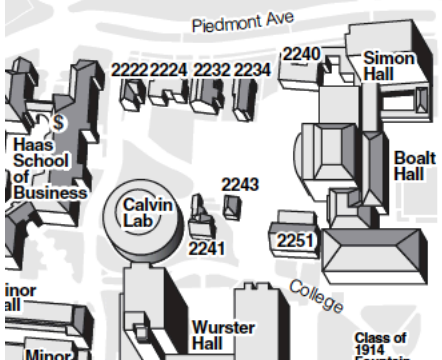

Unit 2 Wada Building 2650 Haste, Berkeley

8-hour
street
parking
is also
available,
on Haste
and
Dwight

To:
Clark Kerr Campus
2601 Warring Street
Residence
Halls
Conference
Services
Golden Bear
Rec Center
Krutch
Theater

1
2
3
4
5