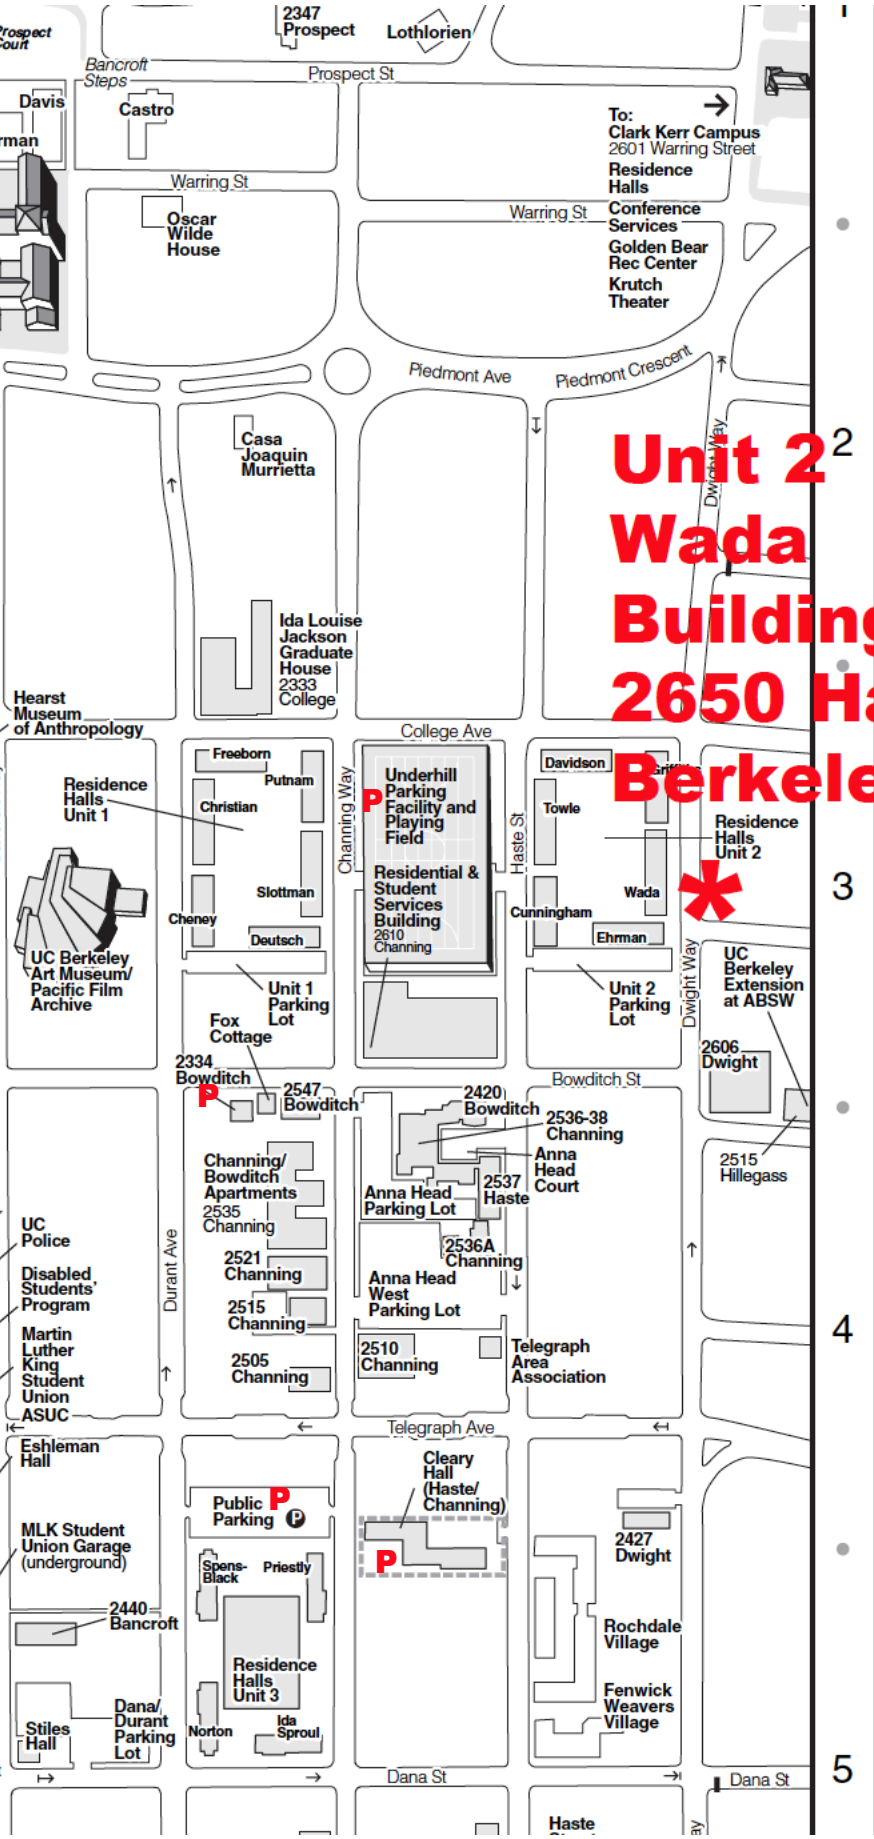

Unit 2 Wada Building 2650 Haste, Berkeley

8-hour
street
parking
is also
available,
on Haste
and
Dwight

To:
Clark Kerr Campus
2601 Warring Street
Residence
Halls
Conference
Services
Golden Bear
Rec Center
Krutch
Theater

1
2
3
4
5