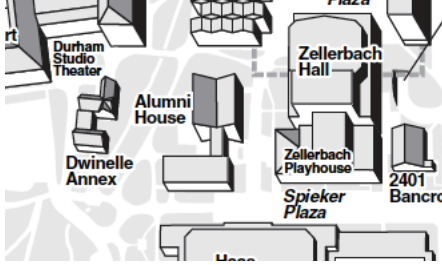

Unit 2 Wada Building 2650 Haste, Berkeley

8-hour
street
parking
is also
available,
on Haste
and
Dwight

To:
Clark Kerr Campus
2601 Warring Street
Residence
Halls
Conference
Services
Golden Bear
Rec Center
Krutch
Theater